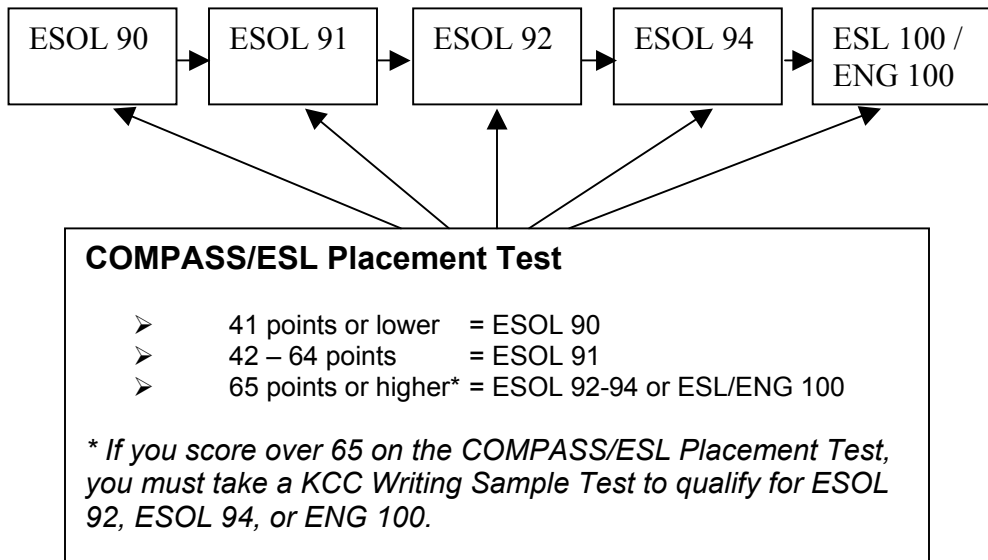

Sequence of Courses for Resident Immigrant Students

All resident immigrants who are also non-native English speakers should take the COMPASS/ESL placement test and KCC's writing sample test. Placement test center hours are [here](#).